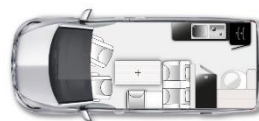

2023

Westfalia Jules Verne

136Hp

5,14 m

EX-DEMO MODEL

Ex Demo Westfalia Jules Verne Campervan. Selenite Grey Metallic. Mercedes Vito, 2.0l, 136Hp with an Automatic gearbox. 3050Kg - 4 Berth & 4 travelling seats. **Available Now – Vehicle reference: 1049**

Parking Pack:

- Park Pilot
- Front & rear parking sensors
- Rear view camera

Navigation System:

- European map Including 7" touch-screen radio, DAB+ Apple Car Play and Android Auto

Driver Assistance Pack:

- Lane departure warning
- Blind Spot warning
- Emergency Breaking

Additional Fitted Options On This Vehicle :

- 136Hp engine upgrade
- 9G-Tronic Automatic gearbox
- Selenite Grey Metallic
- Chrome Package
- Mirror Pack
- Leather Multifunction steering wheel
- Sliding doors on the left & right sides
- Sliding side Windows on left & right